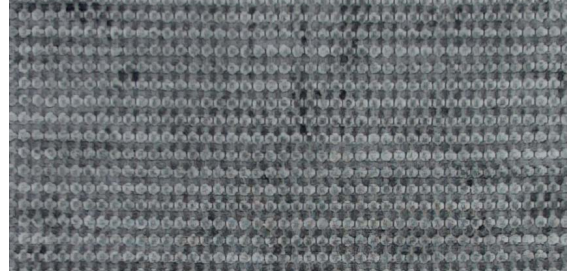

COLORSCOPE by CADRY'S

PRODUCT SPECIFICATION SPOTTED

BEIGE

CHARCOAL

STORM

STEEL

SIZE SHOWN 160cm x 230cm

COLLECTION	The Luxe Collection
DESIGN	Spotted
COLOURS	Beige (Starb), Charcoal (Stard), Storm (Starls), Steel (Stars)
ORIGIN	India
SIZES	160 x 230, 200 x 300, 250 x 300, 250 x 350, 300 x 400
FIBRE	Viscose
CONSTRUCTION	Handloomed
CARE	Professional cleaning recommended, vacuum regularly