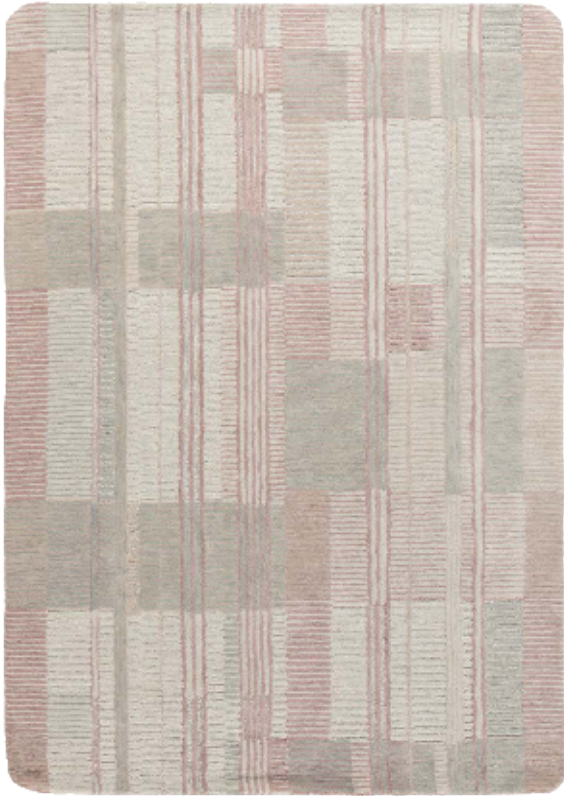

COLORSCOPE

PRODUCT SPECIFICATION

BLUSH | HIGHBLUS1

SKY | HIGHSKY1

COLLECTION	The Highland Collection
DESIGN	Only 1 Design
COLOURS	Blush & Sky
ORIGIN	India
SIZES	160x230cm, 200x300cm, 250x300cm, 250x350cm, 300x400cm, 350x450cm and custom sizes available
FIBRE	Wool
CONSTRUCTION	Handtufted
CARE	Professional cleaning recommended