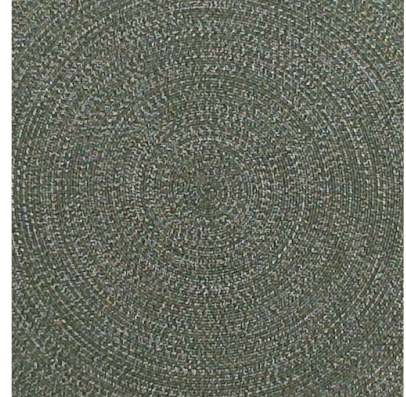

COLORSCOPE by CADRYS

PRODUCT SPECIFICATION STRIPE

NATURAL KHAKI

BEIGE

CHARCOAL

SIZE SHOWN 200cm x 300cm

COLLECTION	Seasons (Indoor/Outdoor) Collection
DESIGN	Stripe
COLOURS	Natural Khaki (Seassnk), Beige (SSeassmb), Charcoal (Seassc)
ORIGIN	India
SIZES	160 x 230, 200 x 300, 250 x 300, 250 x 350, 300 x 400,
FIBRE	Olefin
CONSTRUCTION	Hand Woven
CARE	Light Soap, Brush & Water

COLORSCOPE by CADRYS

PRODUCT SPECIFICATION
STRIPE - ROUND

NATURAL GREY

NATURAL KHAKI

SIZE SHOWN 240cm ROUND

COLLECTION	Seasons (Indoor/Outdoor) Collection
DESIGN	Stripe - Round
COLOURS	Natural Grey (Seassng), Natural Khaki (Seassnk)
ORIGIN	India
SIZES	240cm Diameter, 300cm Diameter
FIBRE	Olefin
CONSTRUCTION	Hand Woven
CARE	Light Soap, Brush & Water