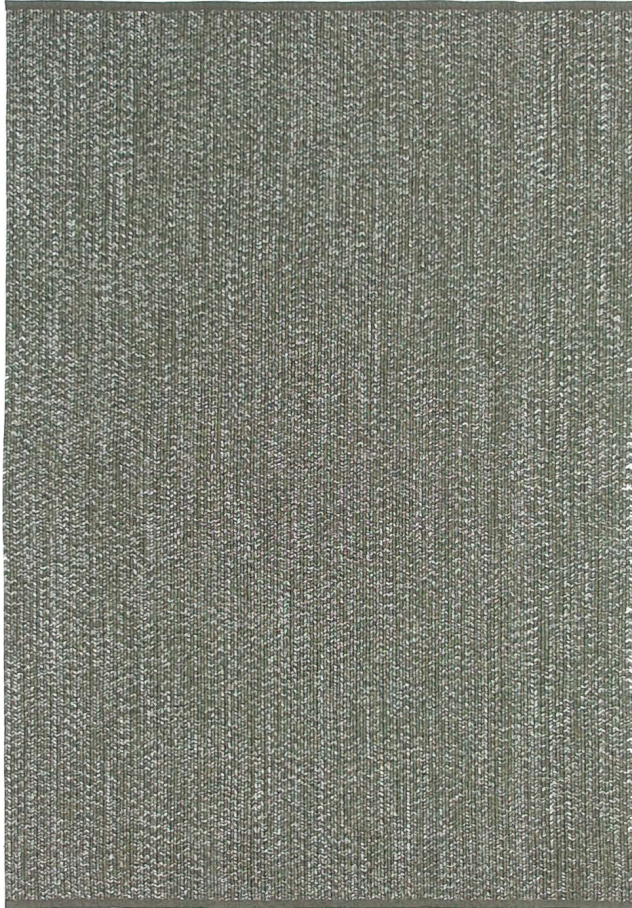

COLORSCOPE by CADRYS

PRODUCT SPECIFICATION STRIPE

NATURAL KHAKI

BEIGE

CHARCOAL

SIZE SHOWN 200cm x 300cm

COLLECTION	Seasons (Indoor/Outdoor) Collection
DESIGN	Stripe
COLOURS	Natural Khaki (Seassnk), Beige (SSeassmb), Charcoal (Seassc)
ORIGIN	India
SIZES	160 x 230, 200 x 300, 250 x 300, 250 x 350, 300 x 400,
FIBRE	Olefin
CONSTRUCTION	Hand Woven
CARE	Light Soap, Brush & Water

COLORSCOPE by CADRYS

PRODUCT SPECIFICATION
STRIPE - ROUND

NATURAL GREY

NATURAL KHAKI

SIZE SHOWN 240cm ROUND

COLLECTION	Seasons (Indoor/Outdoor) Collection
DESIGN	Stripe - Round
COLOURS	Natural Grey (Seassng), Natural Khaki (Seassnk)
ORIGIN	India
SIZES	240cm Diameter, 300cm Diameter
FIBRE	Olefin
CONSTRUCTION	Hand Woven
CARE	Light Soap, Brush & Water