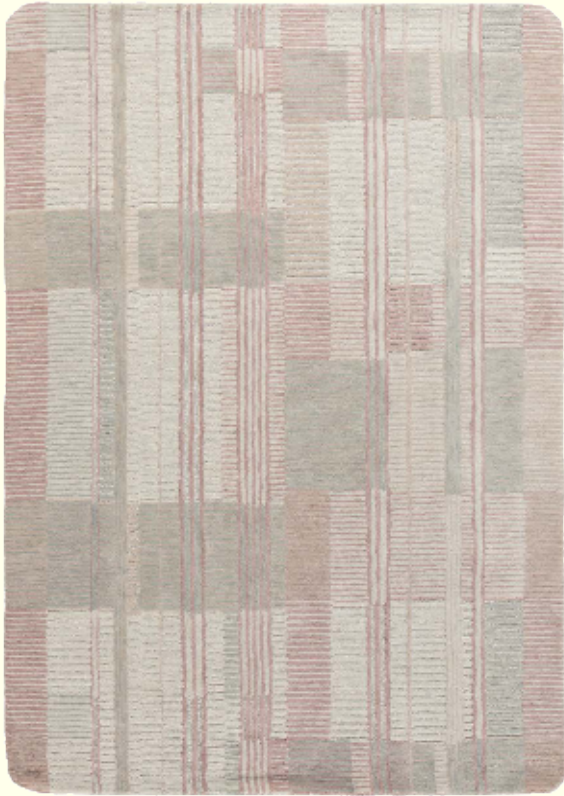

COLORSCOPE

PRODUCT SPECIFICATION

BLUSH | HIGHBLUS1

SKY | HIGHSKY1

COLLECTION	The Highland Collection
DESIGN	Only 1 Design
COLOURS	Blush & Sky
ORIGIN	India
SIZES	160x230cm, 200x300cm, 250x300cm, 250x350cm, 300x400cm, 350x450cm and custom sizes available
FIBRE	Wool
CONSTRUCTION	Handtufted
CARE	Professional cleaning recommended